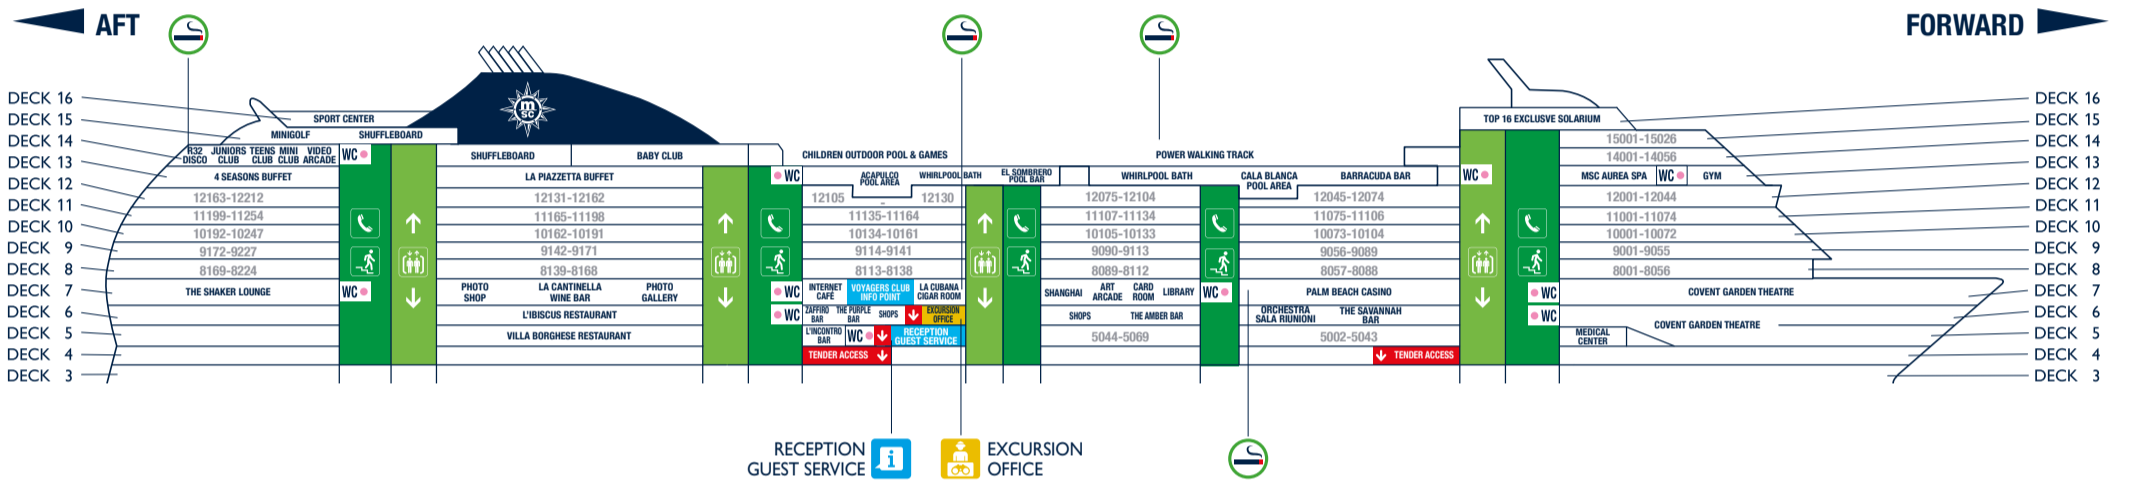

USEFUL NUMBERS	
RECEPTION - GUEST SERVICE	99
EXCURSION OFFICE	2804
MEDICAL EMERGENCY	115
MINI & JUNIORS CLUB	2877
MSC AUREA SPA	2732
JEAN LOUIS DAVID - HAIR SALON	2730
ONBOARD EMERGENCY NUMBER	2200
MSC ORCHESTRA (for ship emergency)	On your Cruise Card

TECHNICAL INFORMATION	
GROSS TONNAGE	92.409 tons
LENGTH / HEIGHT	293,80 m / 59,64 m
TOTAL NUMBER OF GUESTS	3.223
CREW MEMBERS	1.054
LIFTS	13
VOLTAGE	110/220 volts
WI-FI	Everywhere on board
POOLS	3
DECKS	16

ASSEMBLY STATION	DECK
C Palm Beach Casino	7
D The Savannah Bar	6
E External port side middle ship	7
F External stbd side middle ship	7
G L'Ibiscus Restaurant	6
H The Shaker Lounge	7

INFORMATION	EXCURSION OFFICE	LIFT	STAIRS	TELEPHONE	EXIT ENTRANCE
TOILETS	CHANGING STATION	SMOKING AREAS <i>Further restrictions may apply depending on local regulations. Please always refer to the signs available.</i>			

EAT & DRINK

Bars	Deck
L'INCONTRO BAR	5
LA CANTINELLA WINE BAR	7
LA CUBANA CIGAR ROOM	7
PALM BEACH CASINO	7
R32 DISCO	14
SPA BAR	13
THE AMBER BAR	6
THE PURPLE BAR	6
THE SAVANNAH BAR	6
THE SHAKER LOUNGE	7
ZAFFIRO BAR	6