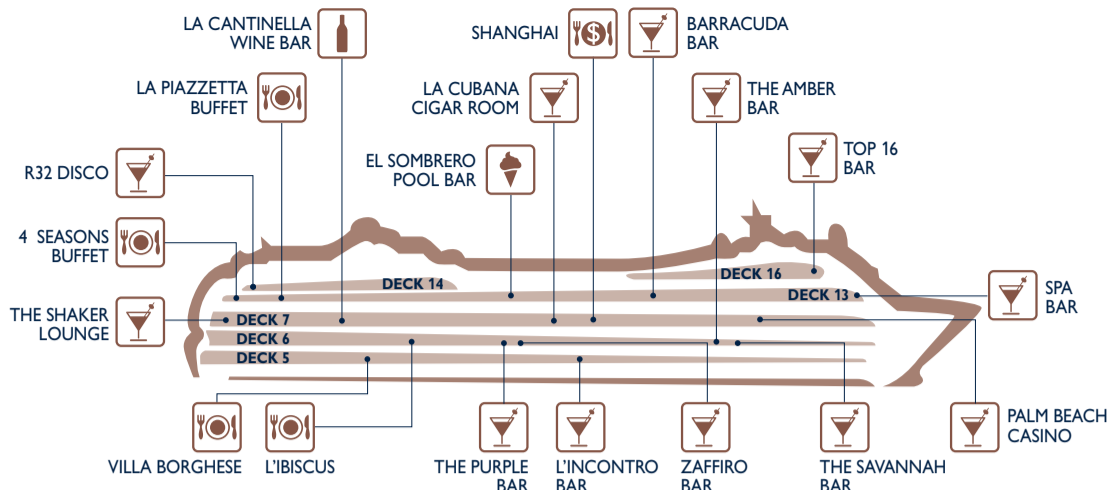

ASSEMBLY STATION	DECK
C Palm Beach Casino	7
D The Savannah Bar	6
E External port side middle ship	7
F External stbd side middle ship	7
G L'Ibiscus Restaurant	6
H The Shaker Lounge	7

INFORMATION	EXCURSION OFFICE	LIFT	STAIRS	TELEPHONE	EXIT ENTRANCE
TOILETS	CHANGING STATION	SMOKING AREAS <i>Further restrictions may apply depending on local regulations. Please always refer to the signs available.</i>			

DECK 16 Sport Center TOP 16 Exclusive Solarium DECK 15 Minigolf Shuffleboard	DECK 14 Baby Club Indoor Playroom Children Outdoor Pool & Games Video Arcade Mini Club The Jungle Adventure Power Walking Track R32 Disco Shuffleboard Teens Club Juniors Club	DECK 13 4 Seasons Buffet Restaurant Acapulco Pool Area Barracuda Bar Cala Blanca Pool Area El Sombrero Pool Bar Gym La Piazzetta Buffet Restaurant MSC Aurea Spa Whirlpool Bath	DECK 7 Art Arcade Card Room Covent Garden Theatre Internet Café La Cantinella Wine Bar La Cubana Cigar Room Library Palm Beach Casino Photo Gallery Photo Shop Shanghai The Shaker Lounge Voyagers Club Info Point	DECK 6 Covent Garden Theatre Excursion Office L'Ibiscus Restaurant Orchestra Sala Riunioni Shops The Amber Bar The Purple Bar The Savannah Bar Zaffiro Bar	DECK 5 L'Incontro Bar Medical Center Reception - Guest Service Villa Borghese Restaurant DECK 4 Tender Access
---	--	---	--	--	---

EAT & DRINK

Bars	Deck
L'INCONTRO BAR	5
LA CANTINELLA WINE BAR	7
LA CUBANA CIGAR ROOM	7
PALM BEACH CASINO	7
R32 DISCO	14
SPA BAR	13
THE AMBER BAR	6
THE PURPLE BAR	6
THE SAVANNAH BAR	6
THE SHAKER LOUNGE	7
ZAFFIRO BAR	6

Restaurants	Deck
4 SEASONS BUFFET RESTAURANT	13
L'IBISCUS	6
LA PIAZZETTA BUFFET RESTAURANT	13
SHANGHAI	7
VILLA BORGHESE	5

Outdoor Bars	Deck
BARRACUDA BAR	13
EL SOMBRERO POOL BAR	13
TOP 16 BAR	16

SHOPPING